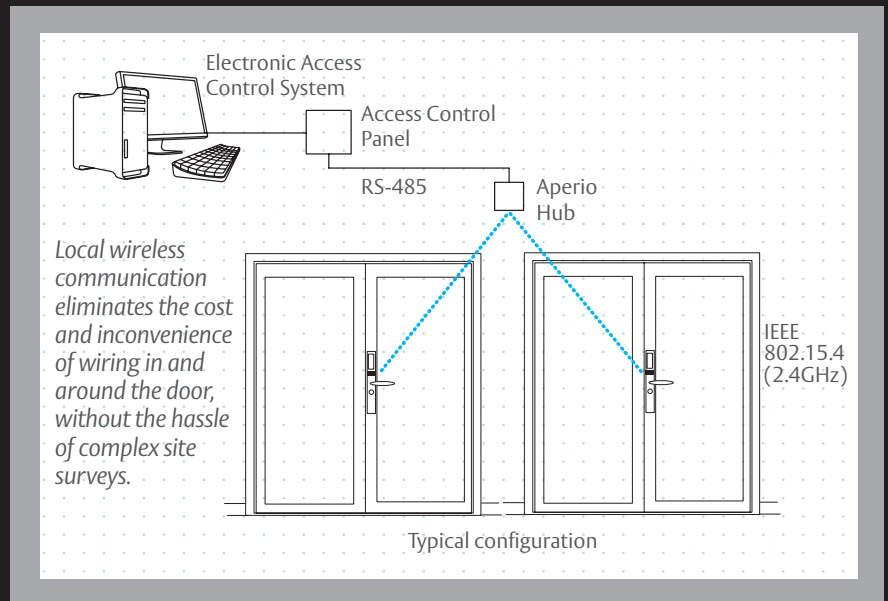

Redefining wireless access control

Aperio Technology

- Minimal field configuration for quick, easy wireless deployments that eliminate the cost and inconvenience of complex wireless site surveys
- Fully-encrypted AES 128 wireless communication between the A100 lock and Aperio hub; high security standardized communications ensures data security
- Global Aperio technology is ideal for companies who wish to deploy a standard infrastructure across multi-national locations
- Available across a range of locking hardware from ASSA ABLOY Group brands, Aperio provides the flexibility to address a variety of applications throughout your facility.

How to Order the A100

- The A100 is available in several models which are compatible with most aluminum door deadlatches, deadbolts and exit devices. Check existing door hardware before ordering to ensure the correct model is selected.

A100 Features & Benefits

- The glass and aluminum entrance solution
  - Suitable for Adams Rite deadlocks, latches, and exit devices
  - Also compatible with select Sargent, Yale, and Corbin Russwin exit devices
- Available in reader only and keypad/reader versions
- Users, schedules, & events - all decisions made at EAC controller
- Alarms - door position, REX, tamper, and low battery as signals to EAC system
- Efficient power usage; 4 AA alkaline batteries – 60,000 activations
- Field selectable handing
- Vandal resistant lever with break-away (resettable) clutch
- Mortise cylinder override
- Available in two decorative finishes; satin chrome and dark bronze
- Supports HID® 125 kHz proximity or 13.56 MHz iCLASS® contactless credentials (full authentication, all formats); integrates easily with existing credential systems

Other ASSA ABLOY Aperio Products

Aperio is supported globally by a growing list of access control systems.

Please contact your local ASSA ABLOY Door Security Solutions sales consultant for more information on integrating Aperio with your access control system.

ADAMS RITE

For information call 800-872-3267 or visit us online at www.intelligentopenings.com/aperio

Copyright © 2013 ADAMS RITE MANUFACTURING CO. an ASSA ABLOY Group company. All rights reserved. Reproduction in whole or in part without the express written permission of ADAMS RITE MANUFACTURING CO. is prohibited.

HID and iCLASS are registered trademarks of HID Global Corporation.

ASSA ABLOY is the global leader in door opening solutions, dedicated to satisfying end-user needs for security, safety and convenience